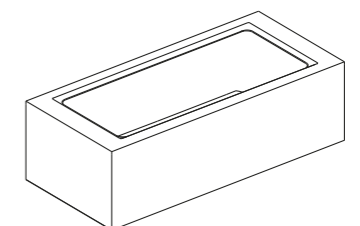

Mateola is an undermount bathtub with an oval or round basin made of high quality acrylic and externally covered with marble – different combinations available.

MATERIALI - MATERIALS

Bianco Carrara
White Carrara

Crema Imperiale
Imperial Cream

Grigio Ambra
Amber Gray

Ecrù Striato
Striped Ecrù

Verde Selva
Forest Green

Grigio Alpi
Alps Gray

Cod. MO.VAS.ECL

L 185 cm
P 85 cm
H 52,5 cm

- A richiesta su misura -
- Bacino 158x58 cm -