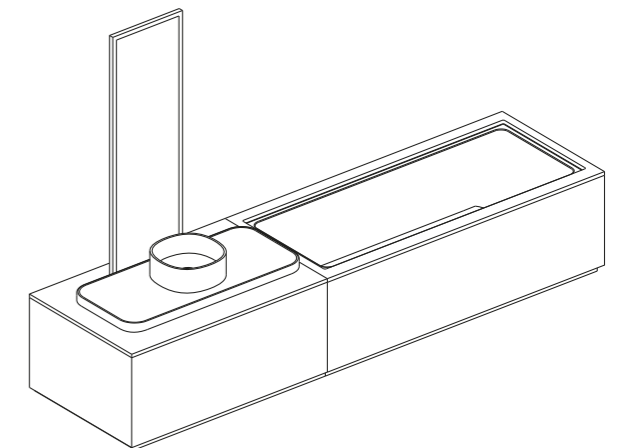

CONCEPT VASCA *BATHTUB CONCEPT*

Concept integrato comprensivo di mobile con cassetto, vassoio, lavabo sopra piano in appoggio e specchio con cornice in metallo.
Abbinato a vasca con bacino ovale o rettangolare

Integrated concept featuring furniture with a drawer, a console, a vanity-top sink and a mirror with metal frame to be combined with a bathtub with oval or rectangular base.

Cod. **MO.SIST.FULL**

L 305 cm
P 85 cm
H 63 cm
- A richiesta su misura -